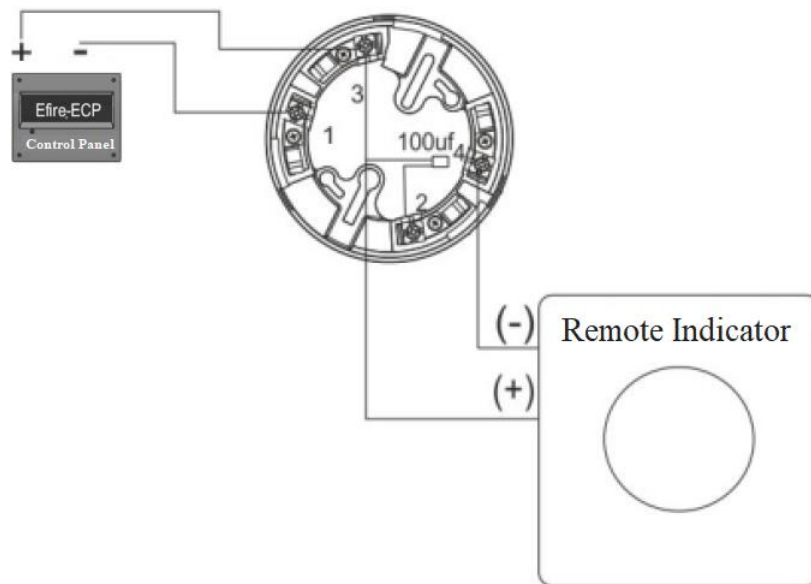

3. Mounting Instructions:

- The product should be installed according to the project prepared by taking into consideration of the fire alarm system rules.
- Attention should be paid to the warning that is in the manual which is prepared for the product.

4. Warnings

- The electrical supply of the product works with a low voltage of 10/30 VDC.
- Do not supply with high voltage.
- It works in parallel with the detectors receiving the fire alarm signal.
- Periodic maintenance should be done once a year by an authorized service.
- Do not touch with wet hands.
- Avoid contact with water, dust and chemical substances.
- If it is desired to be used with a different product, please contact the technical service.
- The product lifetime is 7 years.